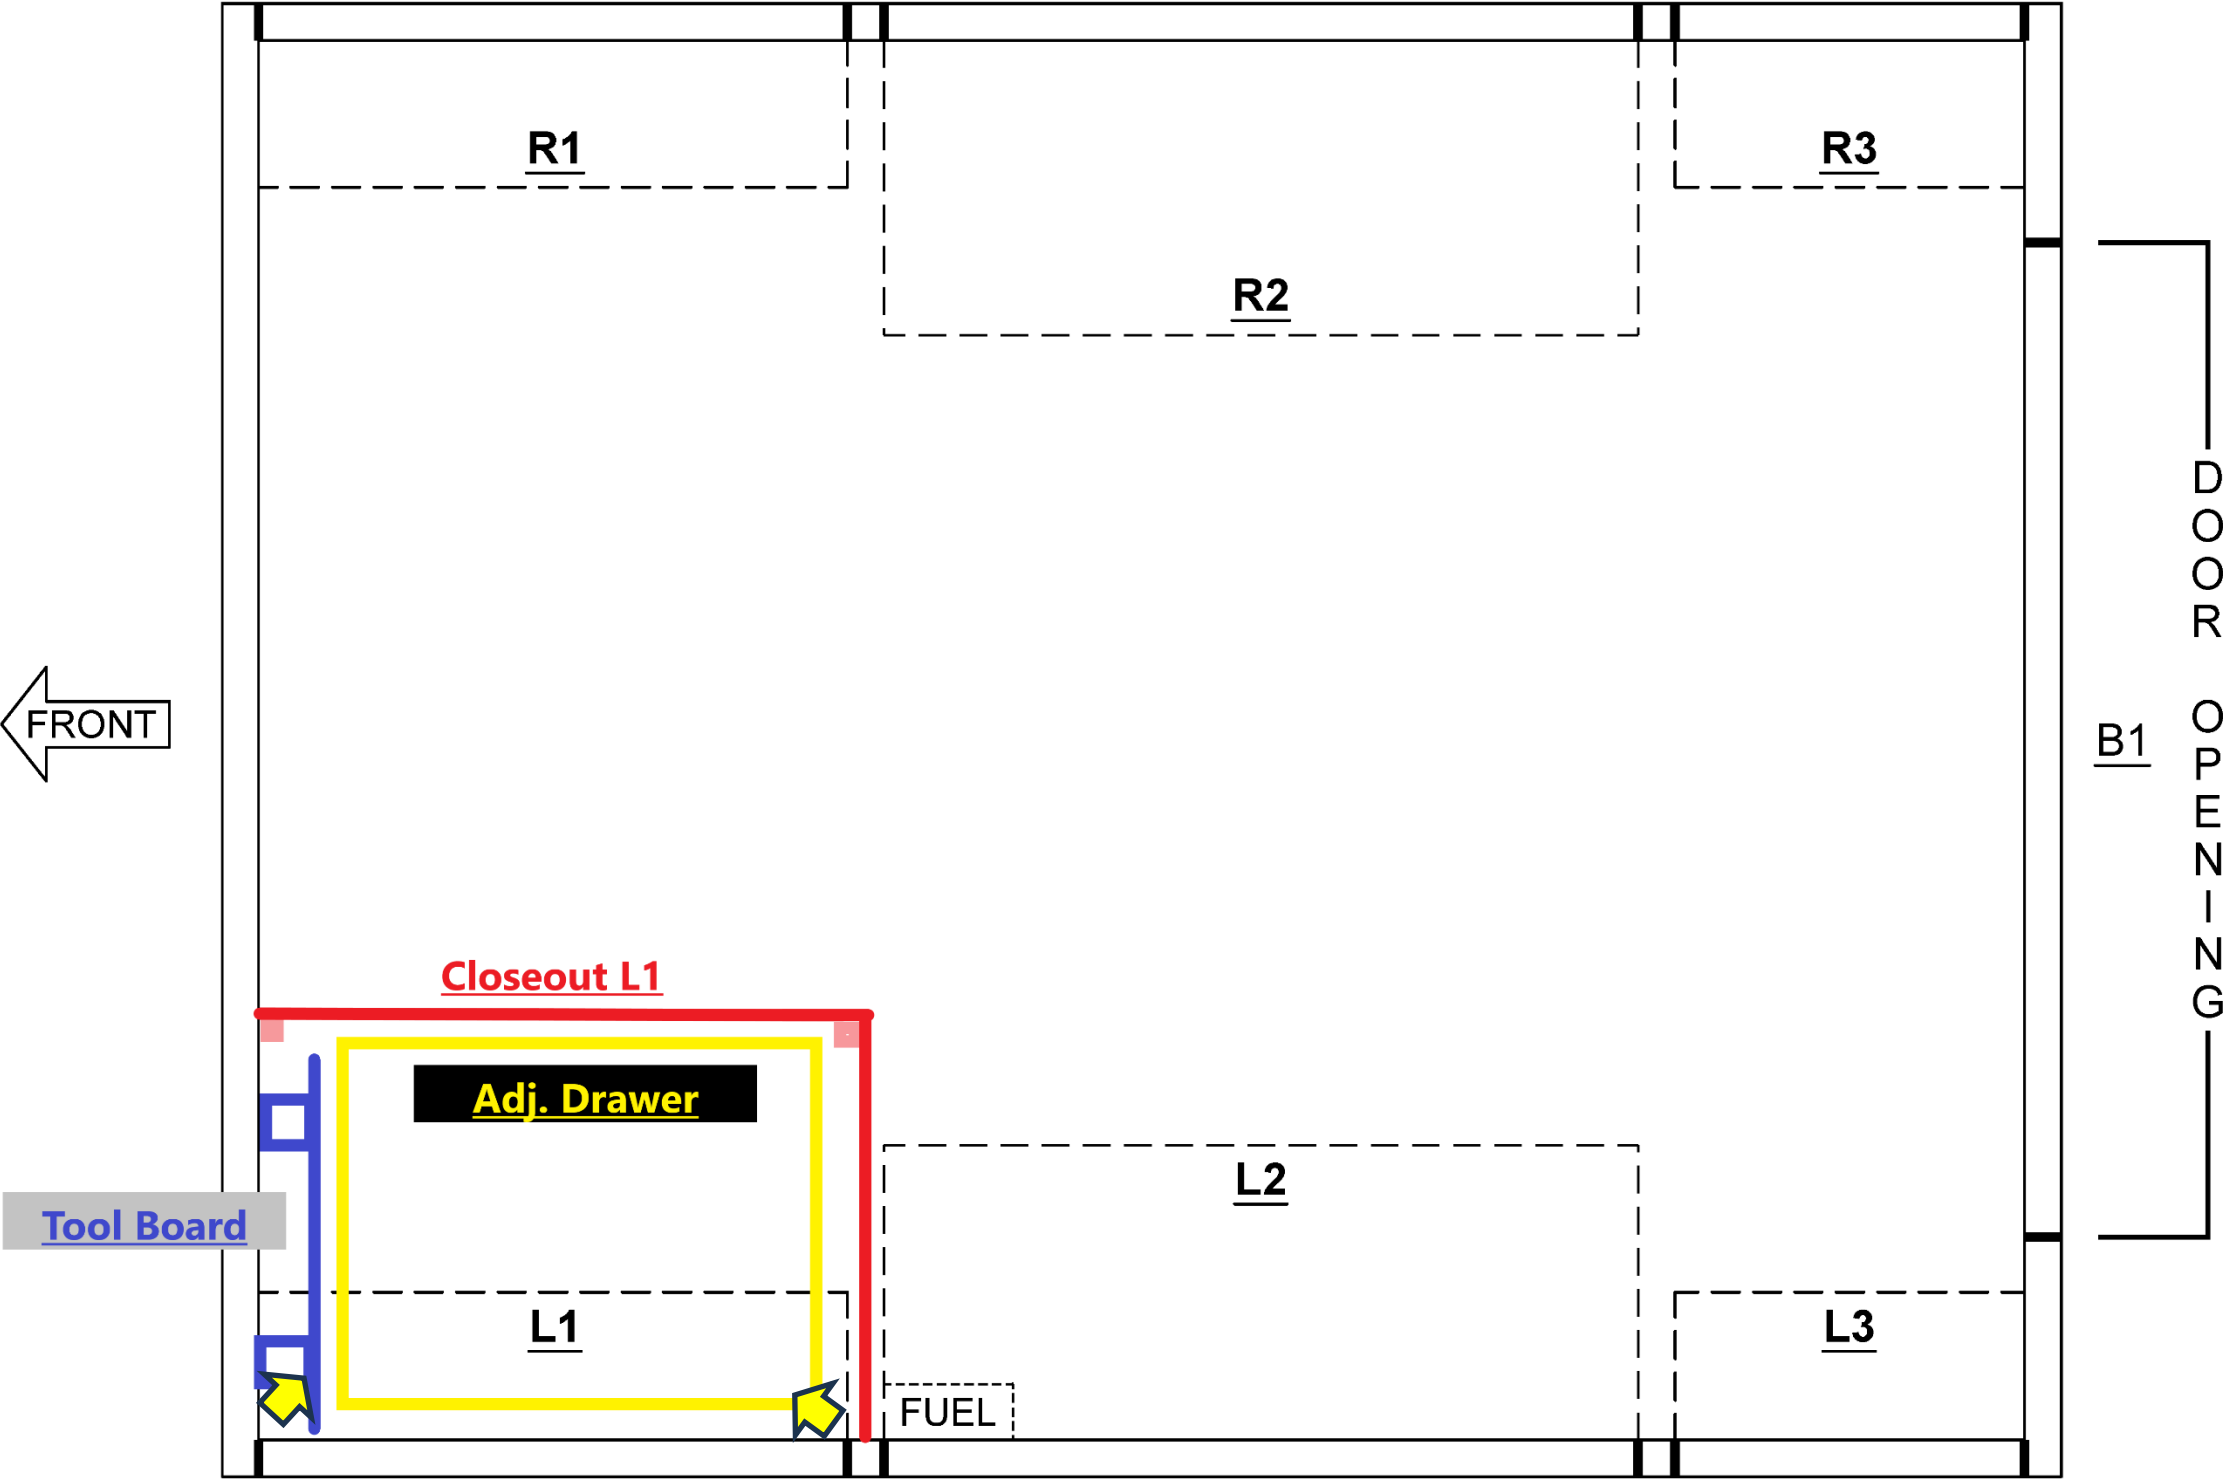

CLOSEOUTS

- 16" or 20" Depth options
- Needs to be picked for each compartment
- Strip lighting included in each compartment closeout

Property of 2023 ETR LLC All Rights Reserved.
Patent Pending

CLOSEOUT EXAMPLE #1

- Includes (2) additional walls w/ bulkhead wall & (2) strip lights

CLOSEOUT EXAMPLE #1

Property of 2023 ETR LLC All Rights Reserved.
Patent Pending

CLOSEOUT EXAMPLE #1

CLOSEOUT EXAMPLE #1

CLOSEOUT EXAMPLE #2

L1/R1 Split Configuration

- Closeout includes (3) additional walls & (2) strip lights
- Backboard Storage access from both L1/R1