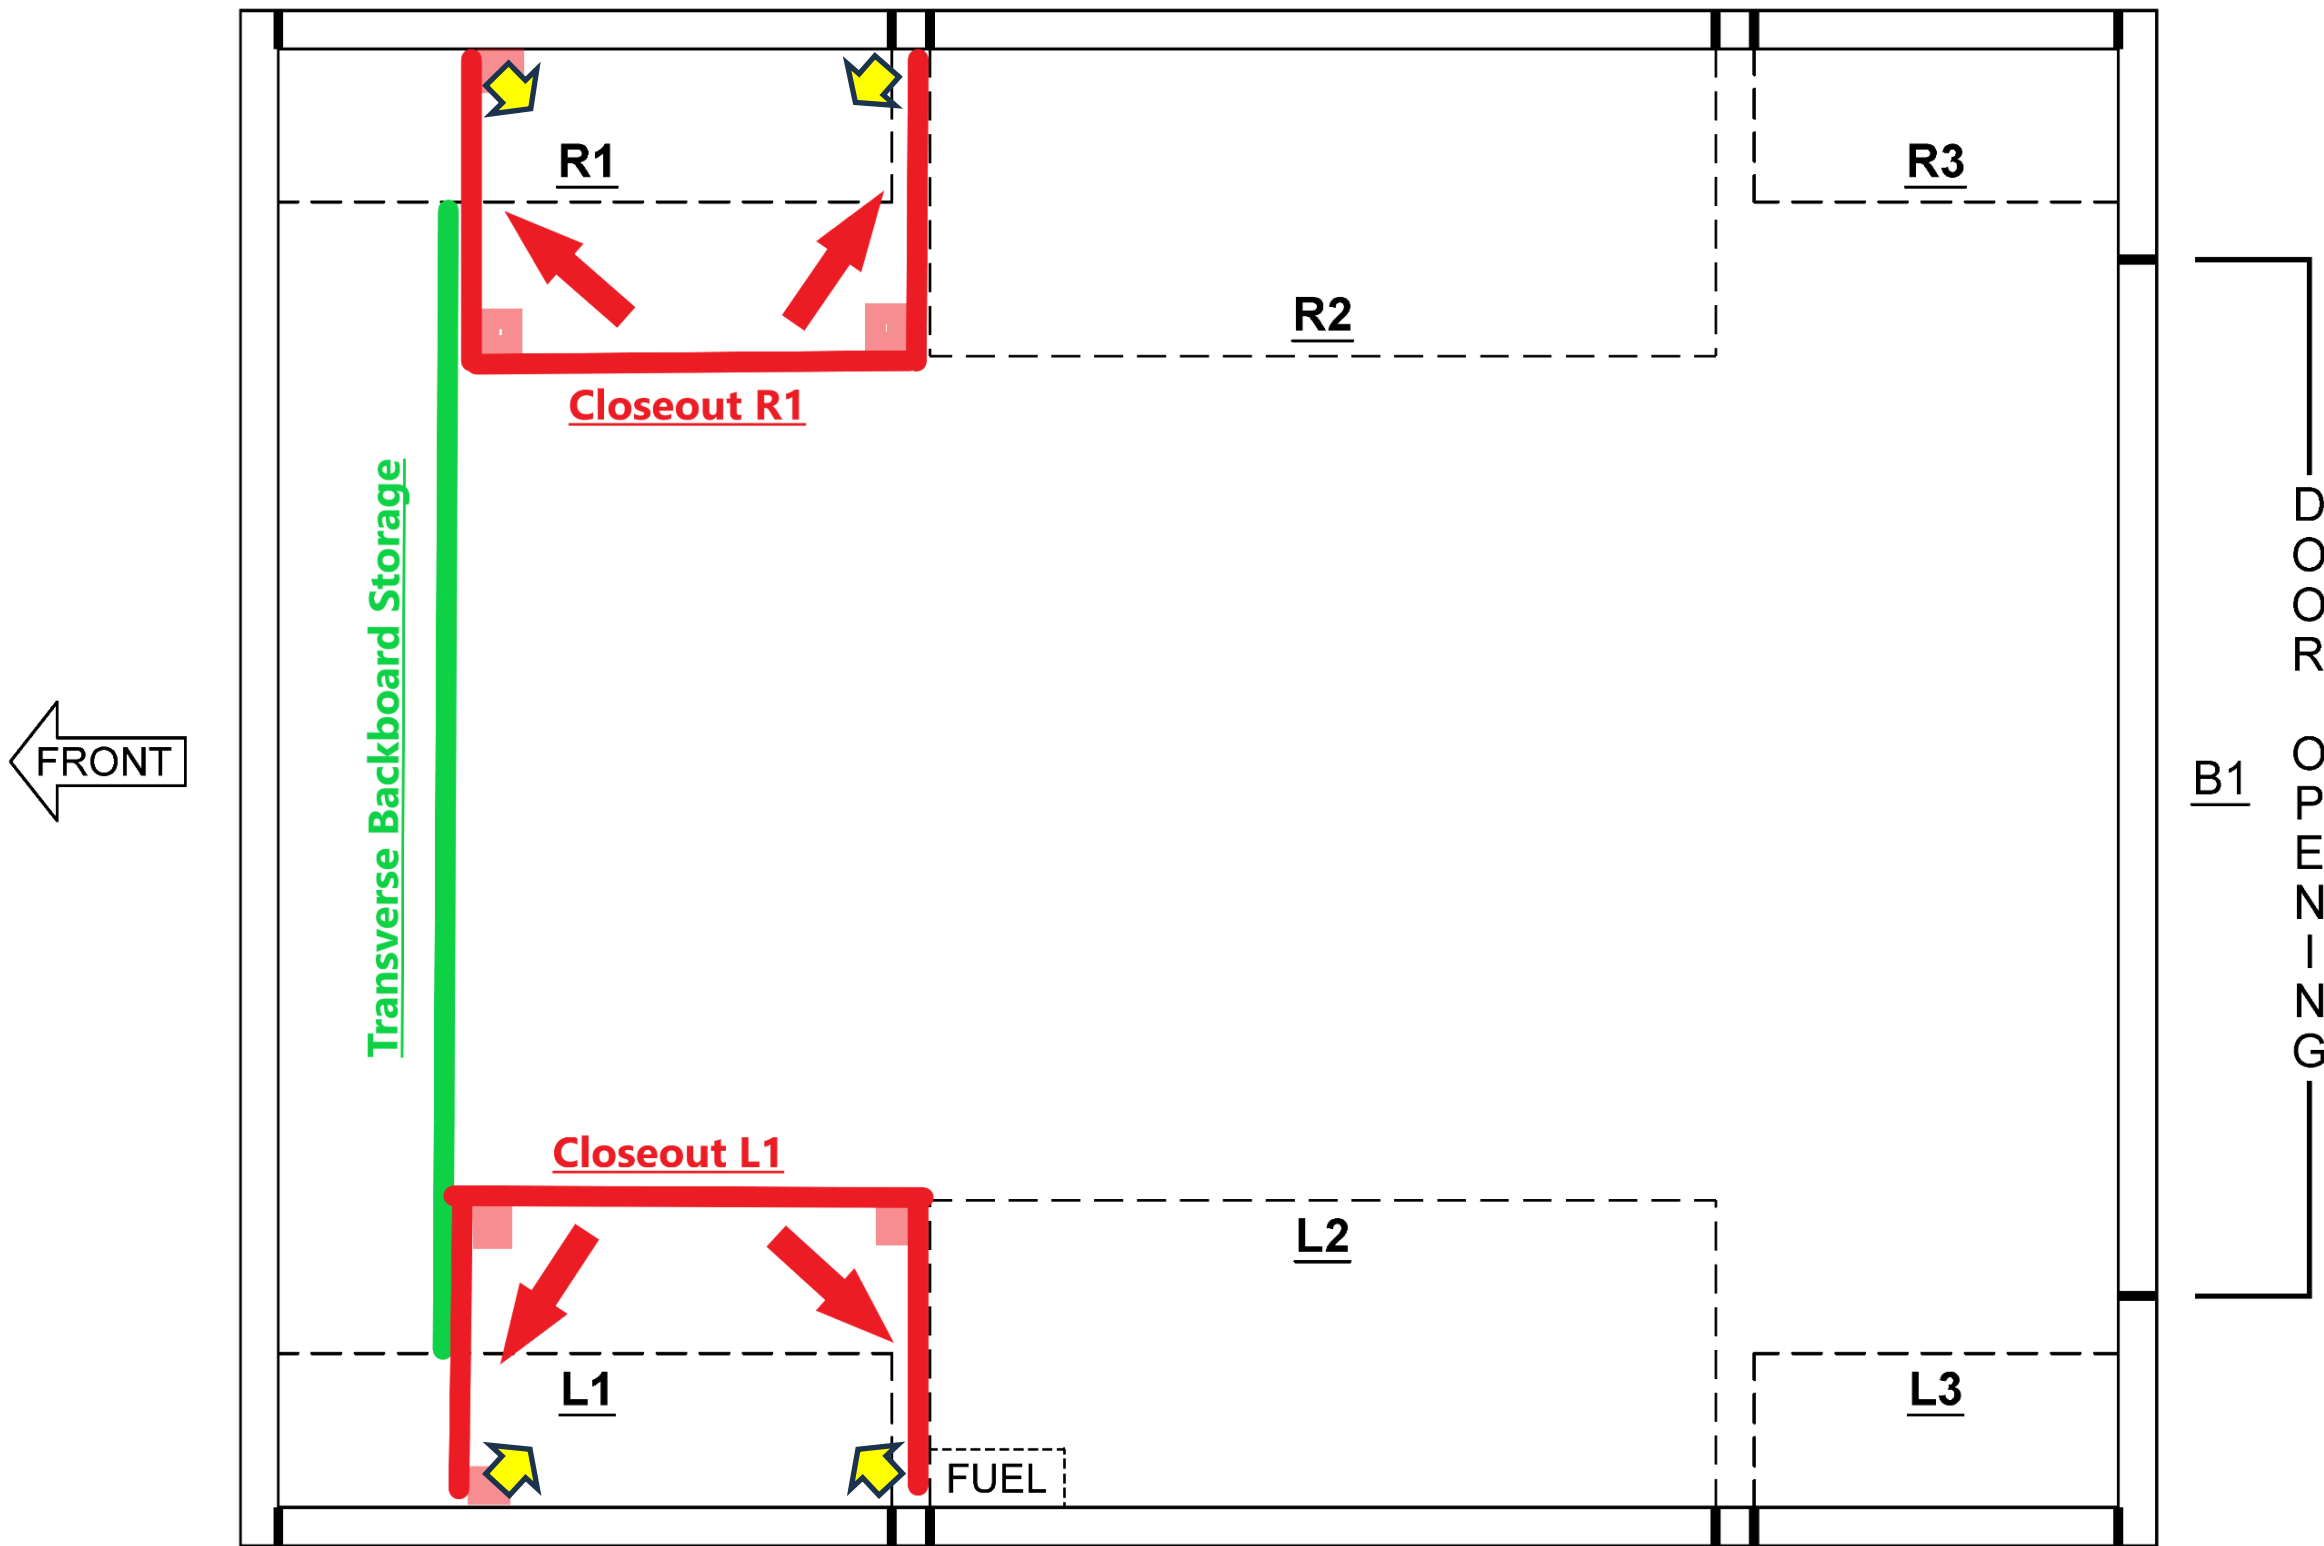

CLOSEOUTS

- 16" or 20" Depth options
- Needs to be picked for each compartment
- Strip lighting included in each compartment closeout

Property of 2023 ETR LLC All Rights Reserved.
Patent Pending

CLOSEOUT EXAMPLE #1

- Includes (2) additional walls w/ bulkhead wall & (2) strip lights

CLOSEOUT EXAMPLE #1

Property of 2023 ETR LLC All Rights Reserved.
Patent Pending

CLOSEOUT EXAMPLE #1

CLOSEOUT EXAMPLE #1

CLOSEOUT EXAMPLE #2

L1/R1 Split Configuration

- Closeout includes (3) additional walls & (2) strip lights
- Backboard Storage access from both L1/R1