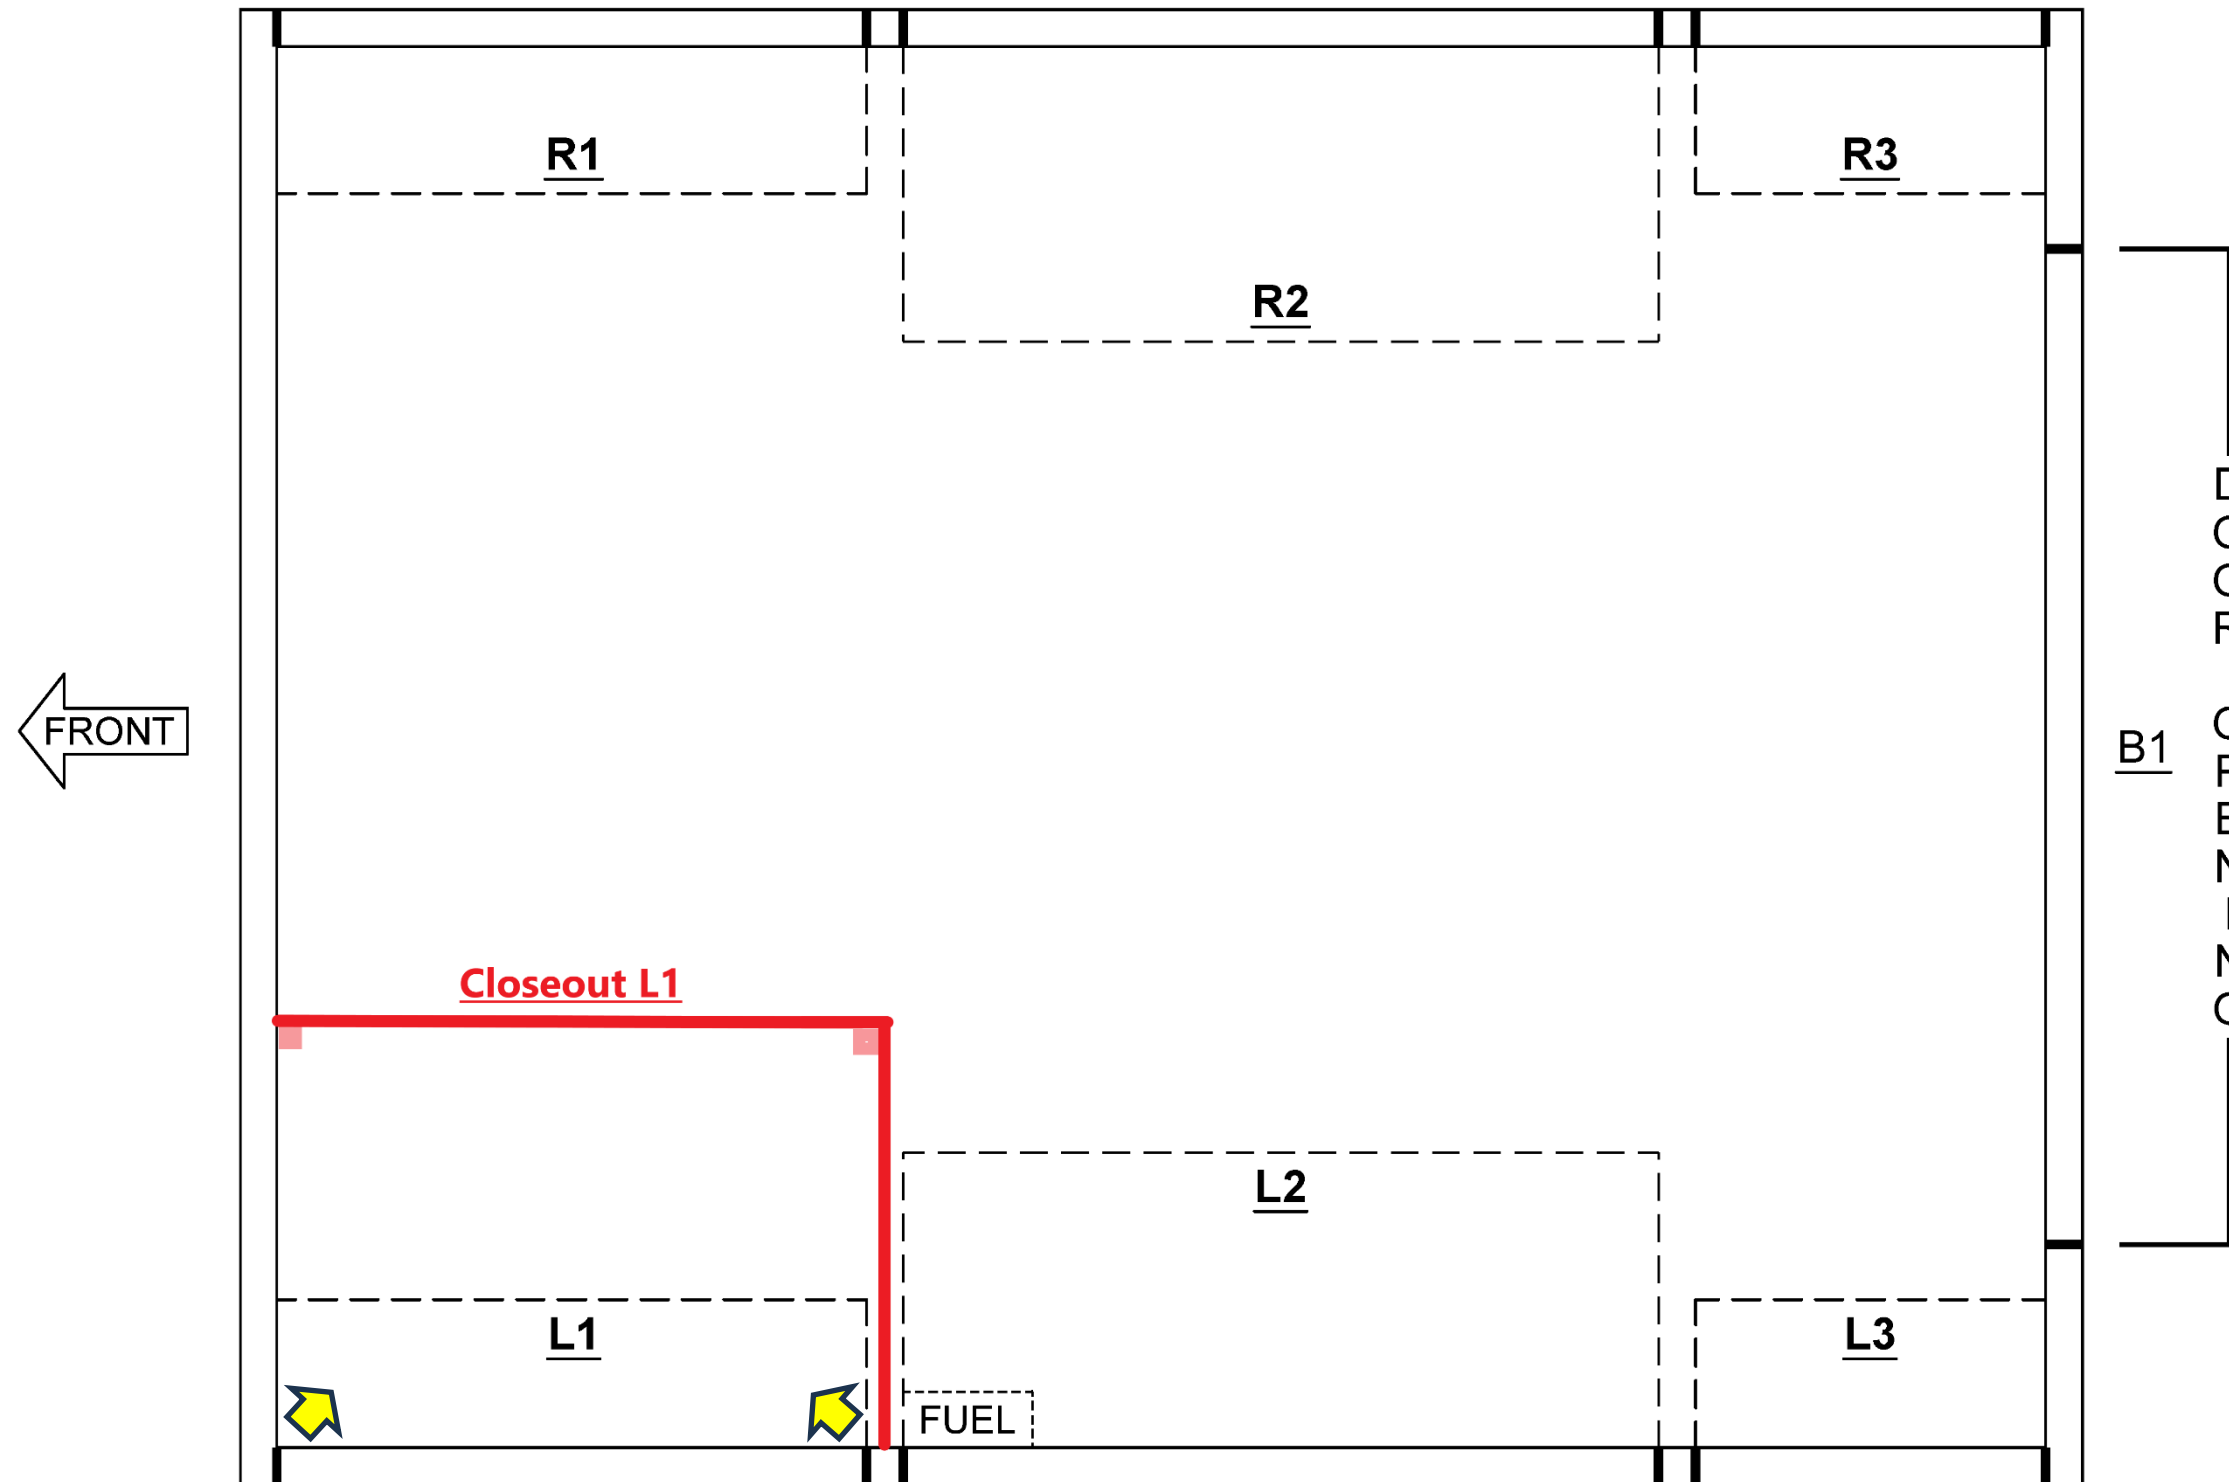

CLOSEOUTS

- 16" or 20" Depth options
- Needs to be picked for each compartment
- Strip lighting included in each compartment closeout

Property of 2023 ETR LLC All Rights Reserved.
Patent Pending

CLOSEOUT EXAMPLE #1

- Includes (2) additional walls w/ bulkhead wall & (2) strip lights

CLOSEOUT EXAMPLE #1

Property of 2023 ETR LLC All Rights Reserved.
Patent Pending

CLOSEOUT EXAMPLE #1

CLOSEOUT EXAMPLE #1

CLOSEOUT EXAMPLE #2

L1/R1 Split Configuration

- Closeout includes (3) additional walls & (2) strip lights
- Backboard Storage access from both L1/R1