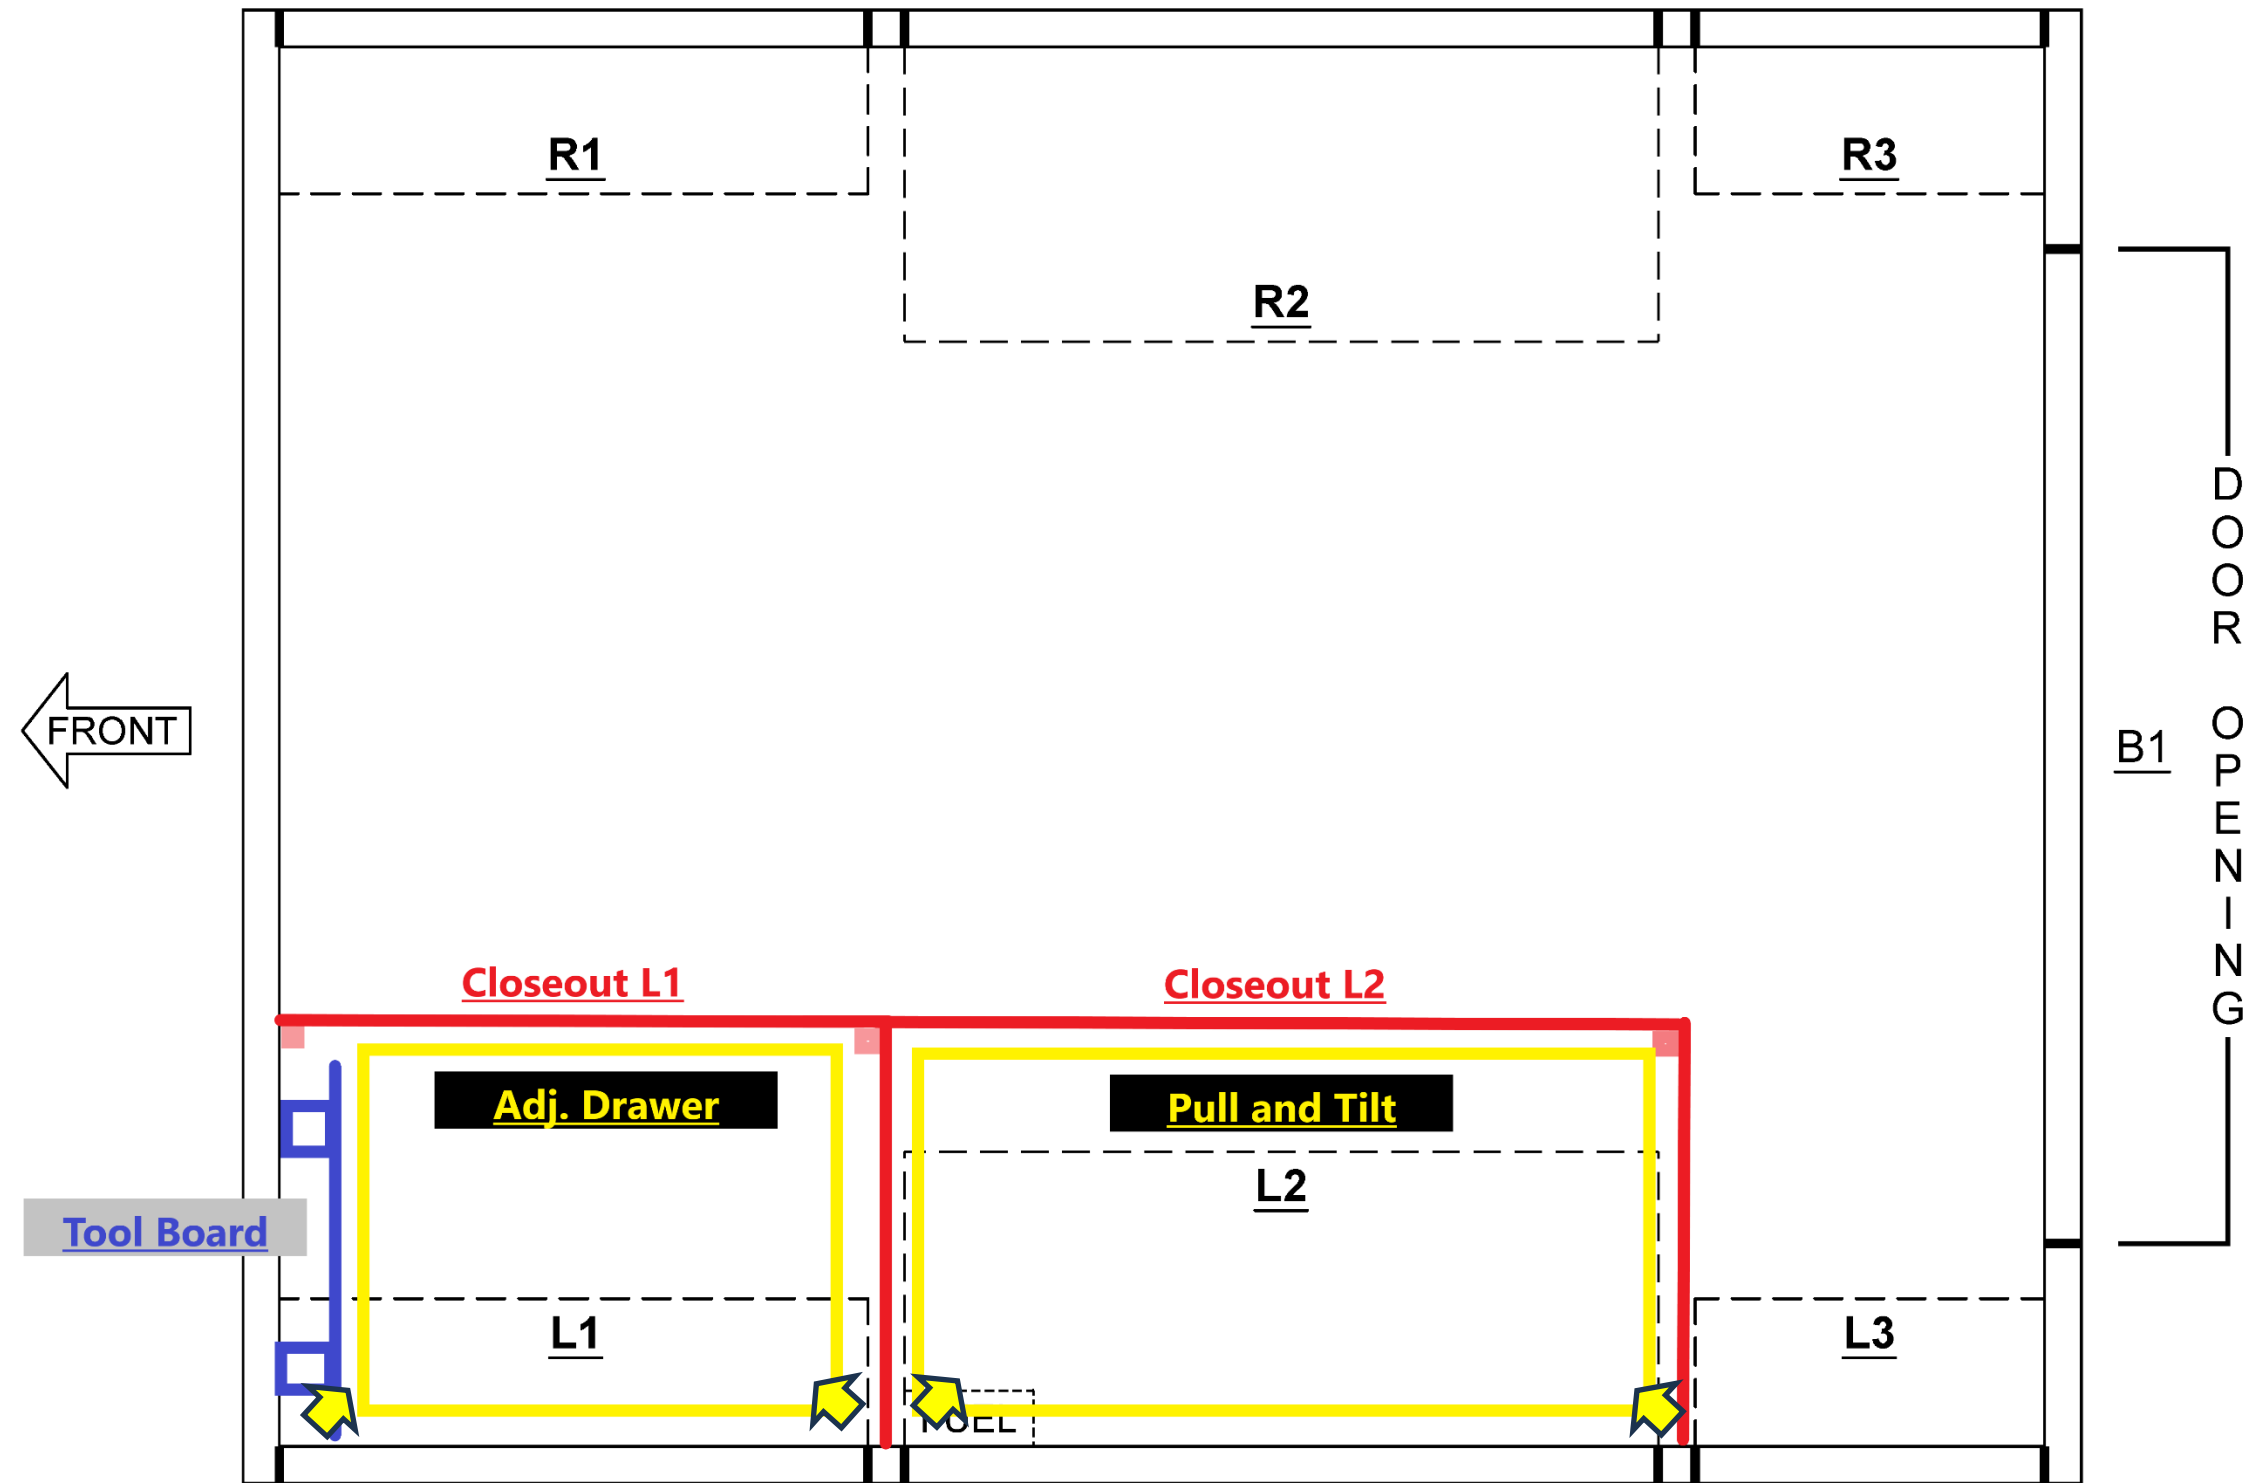

CLOSEOUTS

- 16" or 20" Depth options
- Needs to be picked for each compartment
- Strip lighting included in each compartment closeout

Property of 2023 ETR LLC All Rights Reserved.
Patent Pending

CLOSEOUT EXAMPLE #1

- Includes (2) additional walls w/ bulkhead wall & (2) strip lights

CLOSEOUT EXAMPLE #1

Property of 2023 ETR LLC All Rights Reserved.
Patent Pending

CLOSEOUT EXAMPLE #1

CLOSEOUT EXAMPLE #1

CLOSEOUT EXAMPLE #2

L1/R1 Split Configuration

- Closeout includes (3) additional walls & (2) strip lights
- Backboard Storage access from both L1/R1