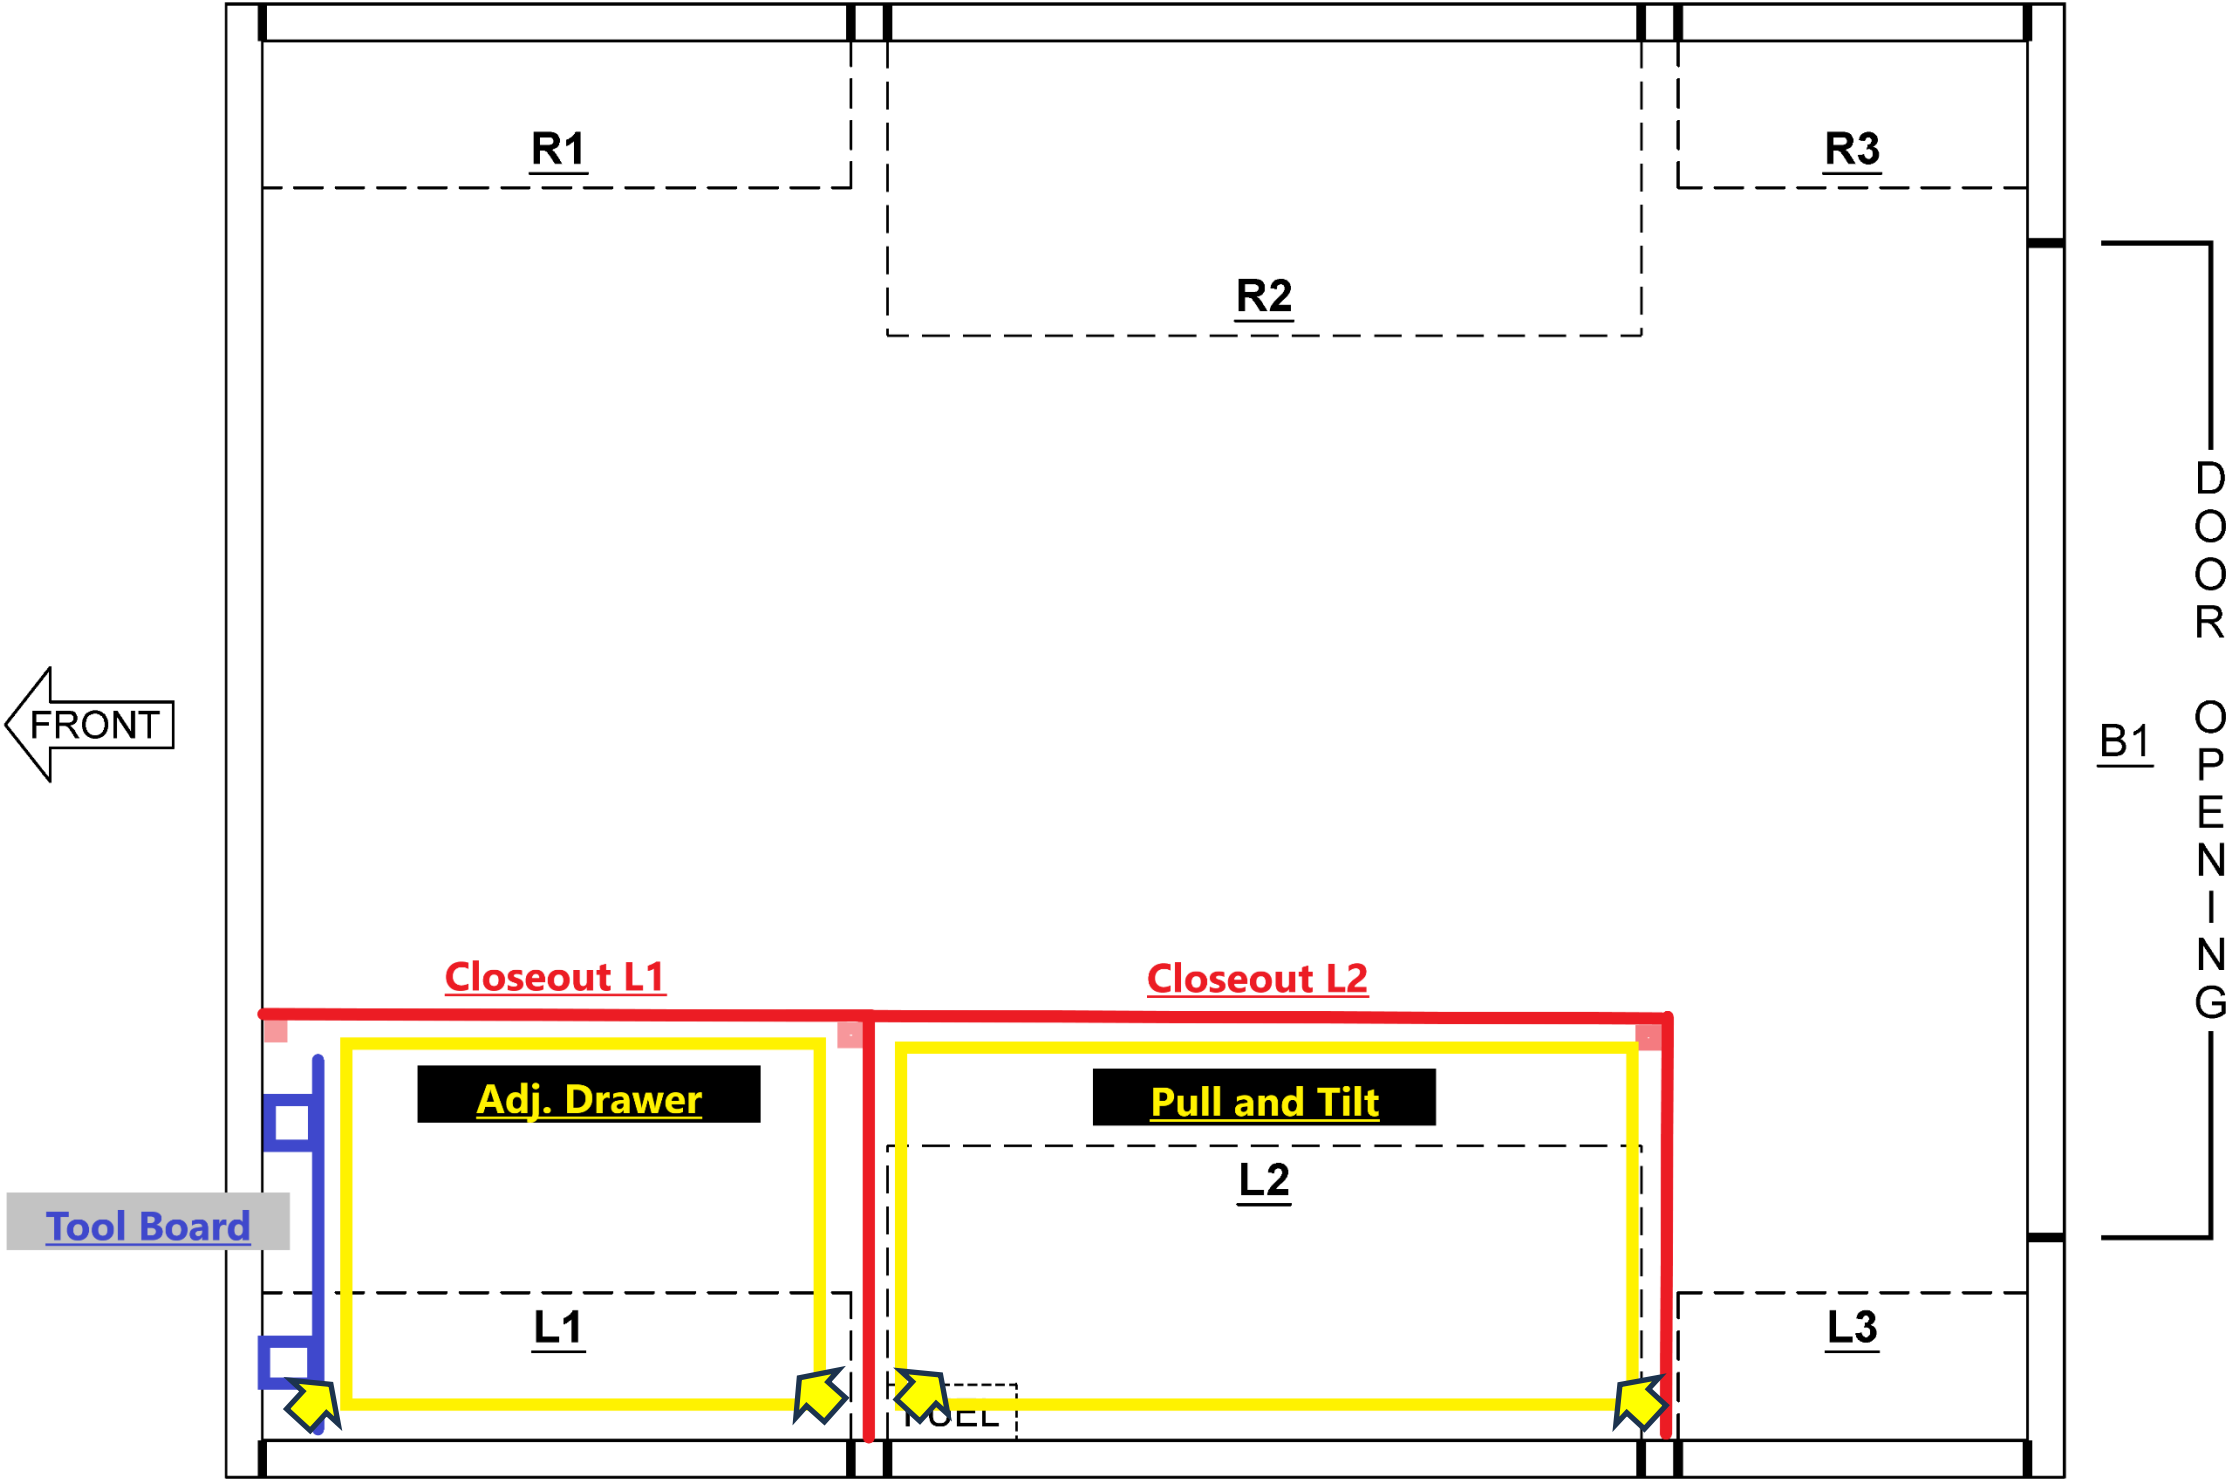

CLOSEOUTS

- 16" or 20" Depth options
- Needs to be picked for each compartment
- Strip lighting included in each compartment closeout

Property of 2023 ETR LLC All Rights Reserved.
Patent Pending

CLOSEOUT EXAMPLE #1

- Includes (2) additional walls w/ bulkhead wall & (2) strip lights

CLOSEOUT EXAMPLE #1

Property of 2023 ETR LLC All Rights Reserved.
Patent Pending

CLOSEOUT EXAMPLE #1

CLOSEOUT EXAMPLE #1

CLOSEOUT EXAMPLE #2

L1/R1 Split Configuration

- Closeout includes (3) additional walls & (2) strip lights
- Backboard Storage access from both L1/R1