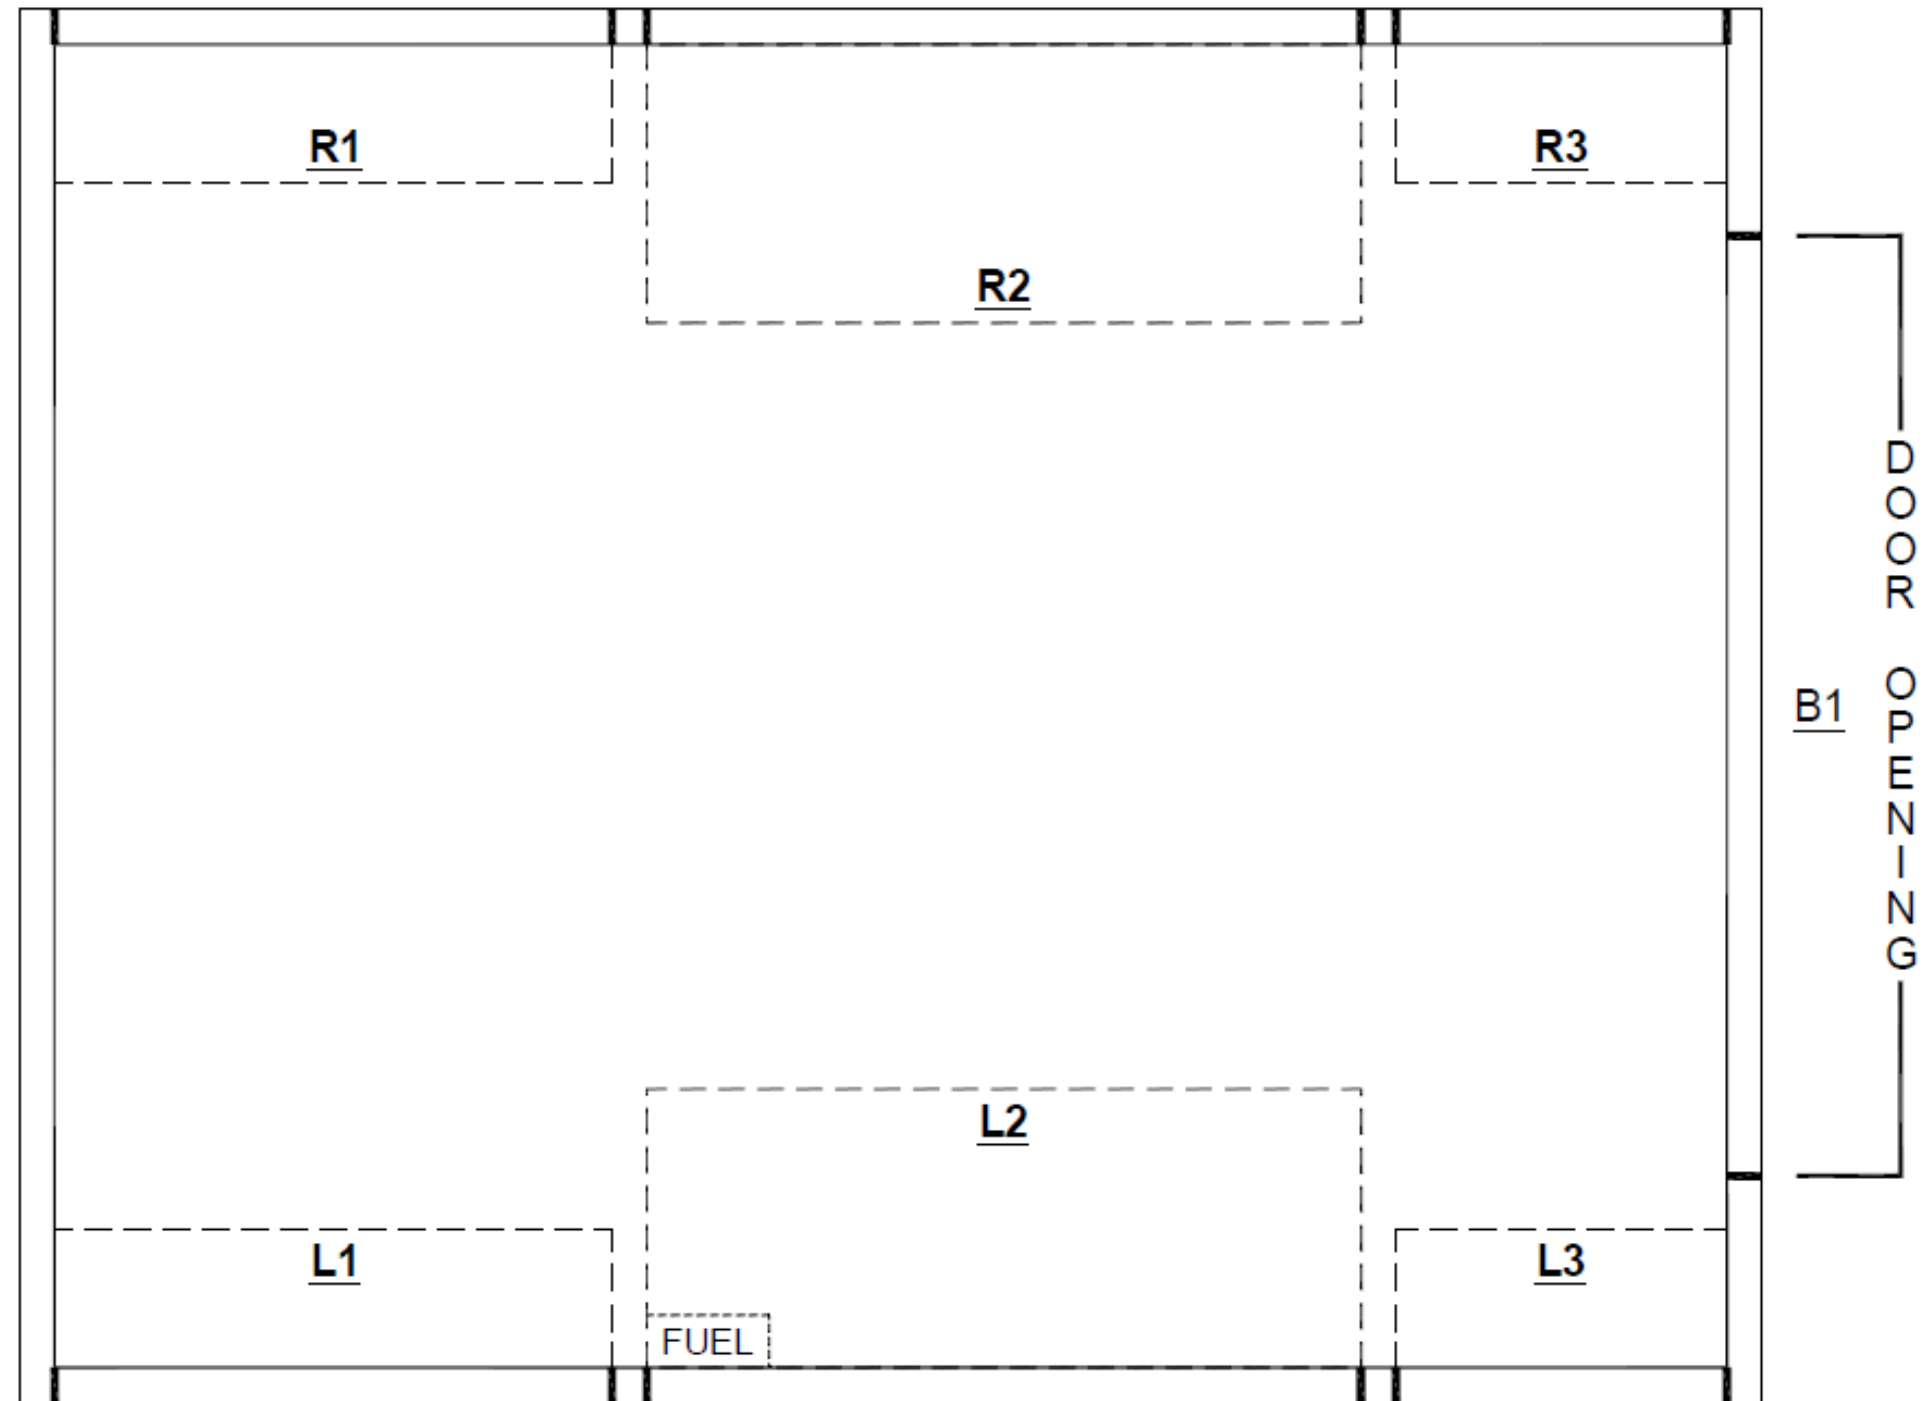

CLOSEOUTS

- 16" or 20" Depth options
- Needs to be picked for each compartment
- Strip lighting included in each compartment closeout

Property of 2023 ETR LLC All Rights Reserved.
Patent Pending

CLOSEOUT EXAMPLE #1

- Includes (2) additional walls w/ bulkhead wall & (2) strip lights

CLOSEOUT EXAMPLE #1

Property of 2023 ETR LLC All Rights Reserved.
Patent Pending

CLOSEOUT EXAMPLE #1

CLOSEOUT EXAMPLE #1

CLOSEOUT EXAMPLE #2

L1/R1 Split Configuration

- Closeout includes (3) additional walls & (2) strip lights
- Backboard Storage access from both L1/R1